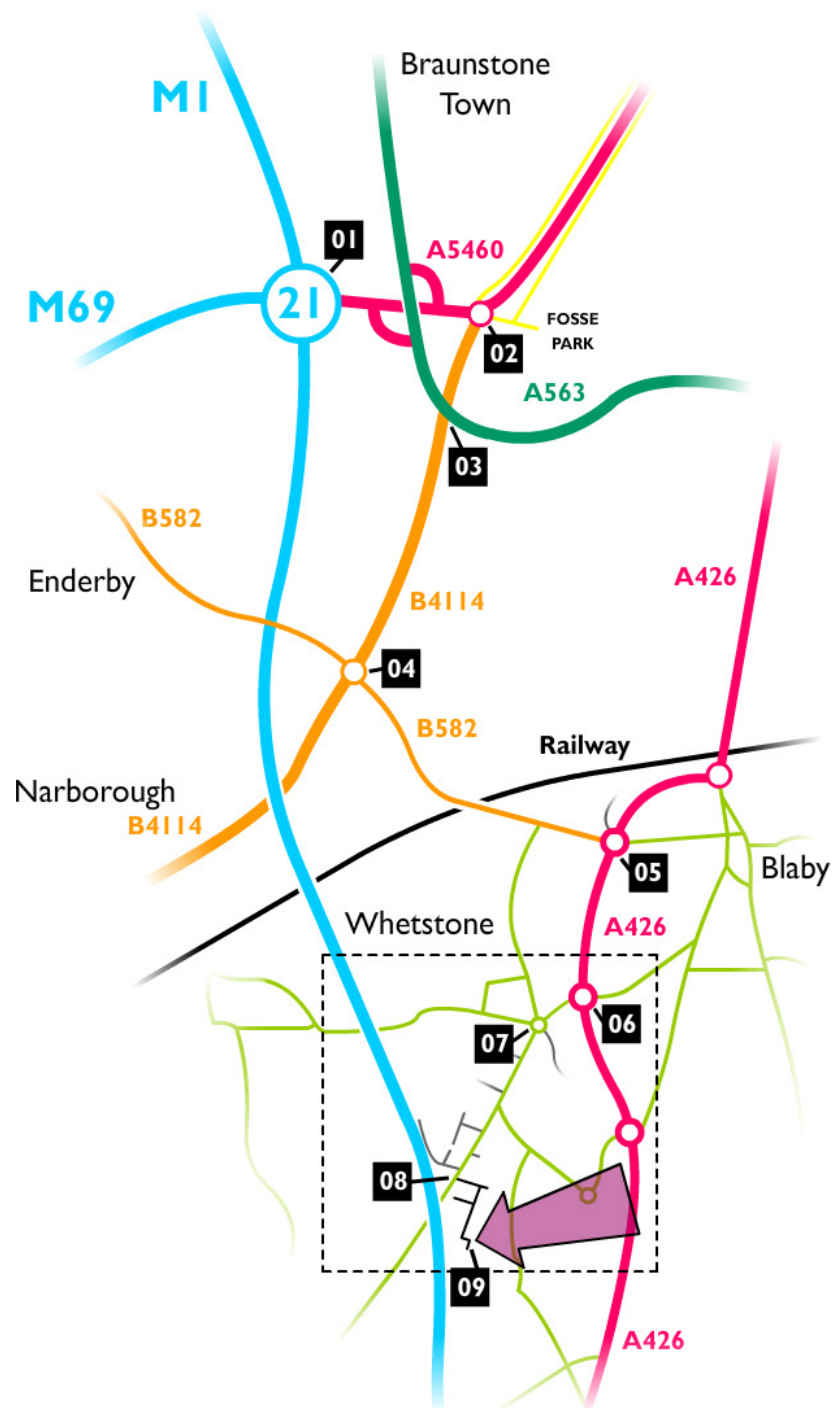

Jorin Limited

How To Find Us

Jorin Limited
Jorin House, 32 Ashville Way
Whetstone, Leicestershire
LE8 6NU, England

Telephone: +44 (0) 116 275 3300
Facsimile: +44 (0) 116 275 3322

- 01 At Junction 21 of the M1 exit onto the A5460
- 02 At the roundabout, take the FOURTH (RIGHT) exit onto the B4114
- 03 Continue straight at the traffic lights
- 04 At the roundabout, take the FIRST (LEFT) exit onto the B582
- 05 At the roundabout, take the FOURTH (RIGHT) exit onto the A426
- 06 At the roundabout, take the THIRD (RIGHT) exit onto the Grove Road
- 07 At the roundabout, take the SECOND exit onto Cambridge Road
- 08 Turn LEFT onto Ashville Way
- 09 Arrive at Jorin Limited